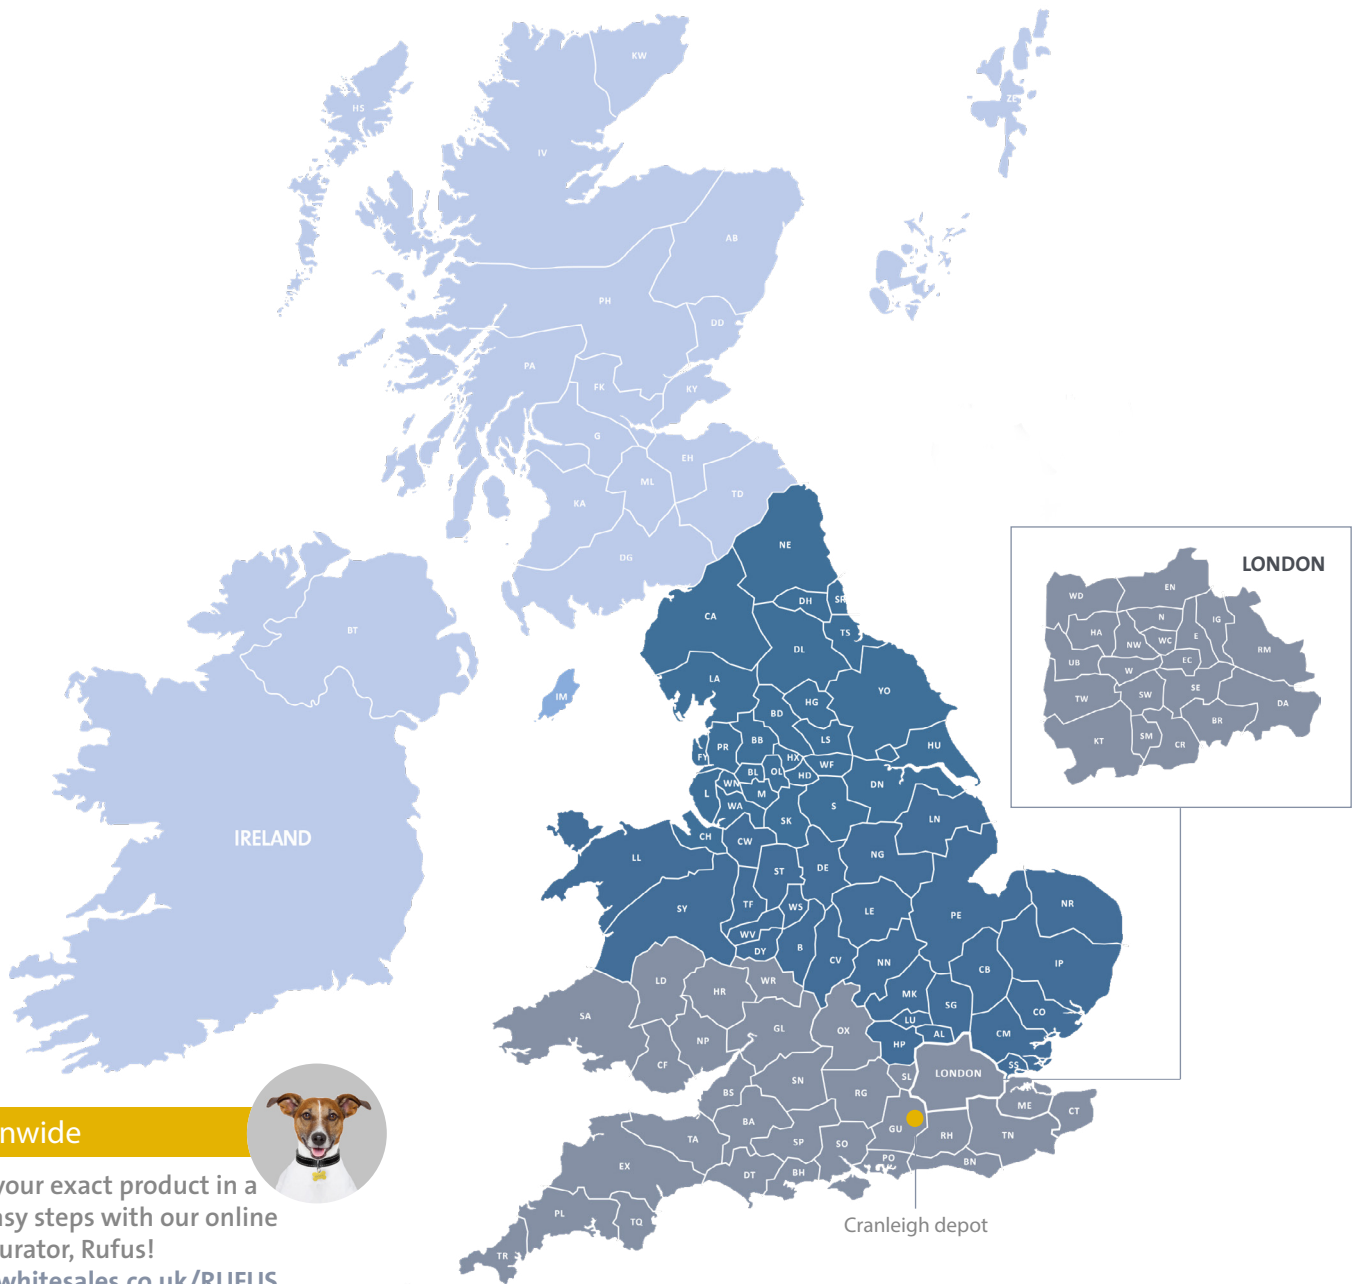

Whitesales Regional Contacts

Nationwide

Build your exact product in a few easy steps with our online configurator, Rufus!
www.whitesales.co.uk/RUFUS

North

Tony Chattell
 Account Manager
 Phone: 07584 140336
 Email: tony.chattell@whitesales.co.uk