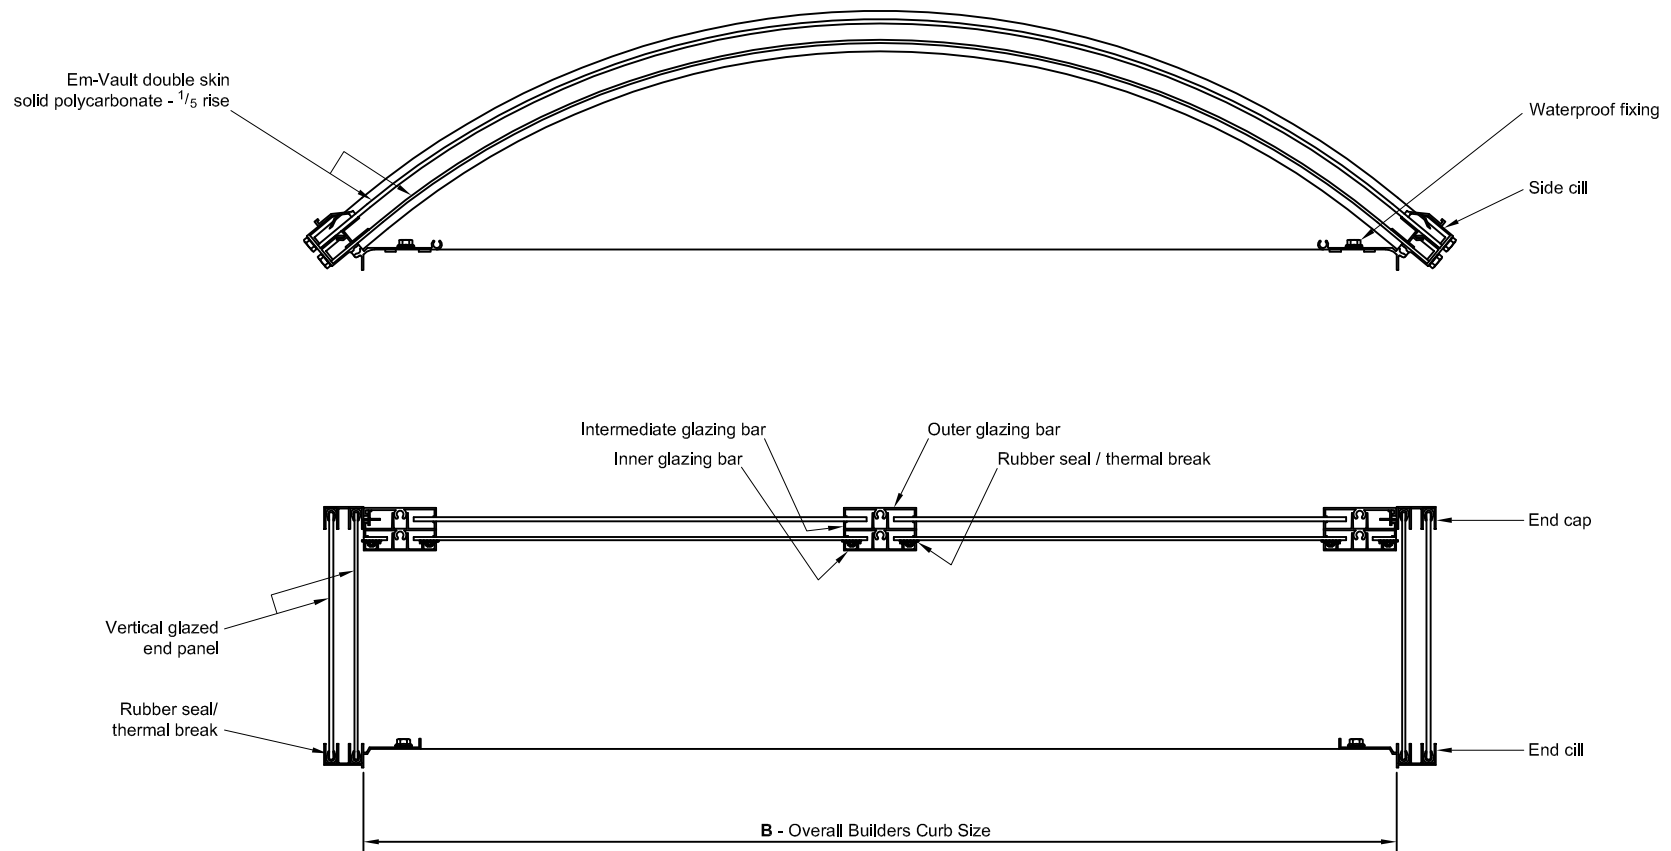

**Product Reference :** Em-Vault

**Type :** Barrel vault - 1/5 rise

**Size :** Specify from Product literature

**Frame :** Aluminium

- Finish : Specify from Product literature

- Colour : Specify from Product literature

**Kerb :** Builders curb

**Material :** Specify type

**Glazing details :** Double skin solid polycarbonate

**Finish :** Specify from Product literature

**Other requirements :** None

**Fixing :** Please consult Whitesales for recommendations

WHITESALES  
DRG No EV0132

Em-Vault double skin solid polycarbonate  
1/5 rise barrel vault rooflight  
installed to waterproofed builders curb