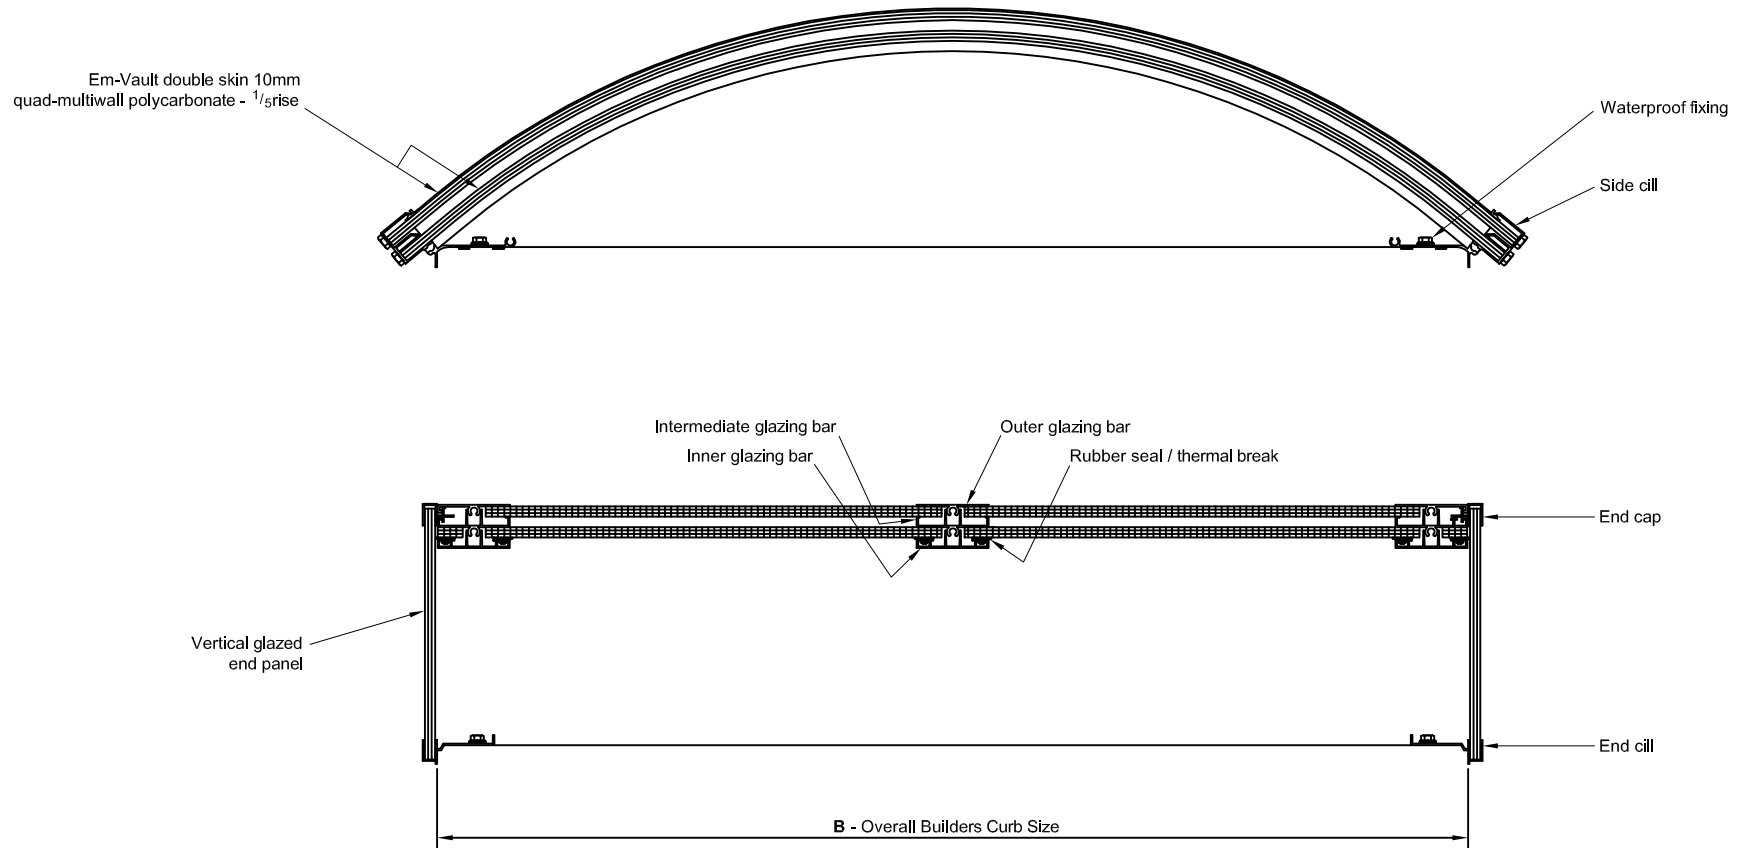

Product Reference : Em-Vault

Type : Barrel vault - $\frac{1}{5}$ rise

Size : Specify from Product literature

Frame : Aluminium

- Finish : Specify from Product literature

- Colour : Specify from Product literature

Kerb : Builders curb

Material : Specify type

Glazing details : Double skin 10mm quad-multiwall polycarbonate

Finish : Specify from Product literature

Other requirements : None

Fixing : Please consult Whitesales for recommendations

WHITESALES
DRG No EV0112

Em-Vault double skin 10mm quad-multiwall
polycarbonate $\frac{1}{5}$ rise barrel vault rooflight
installed to waterproofed builders curb