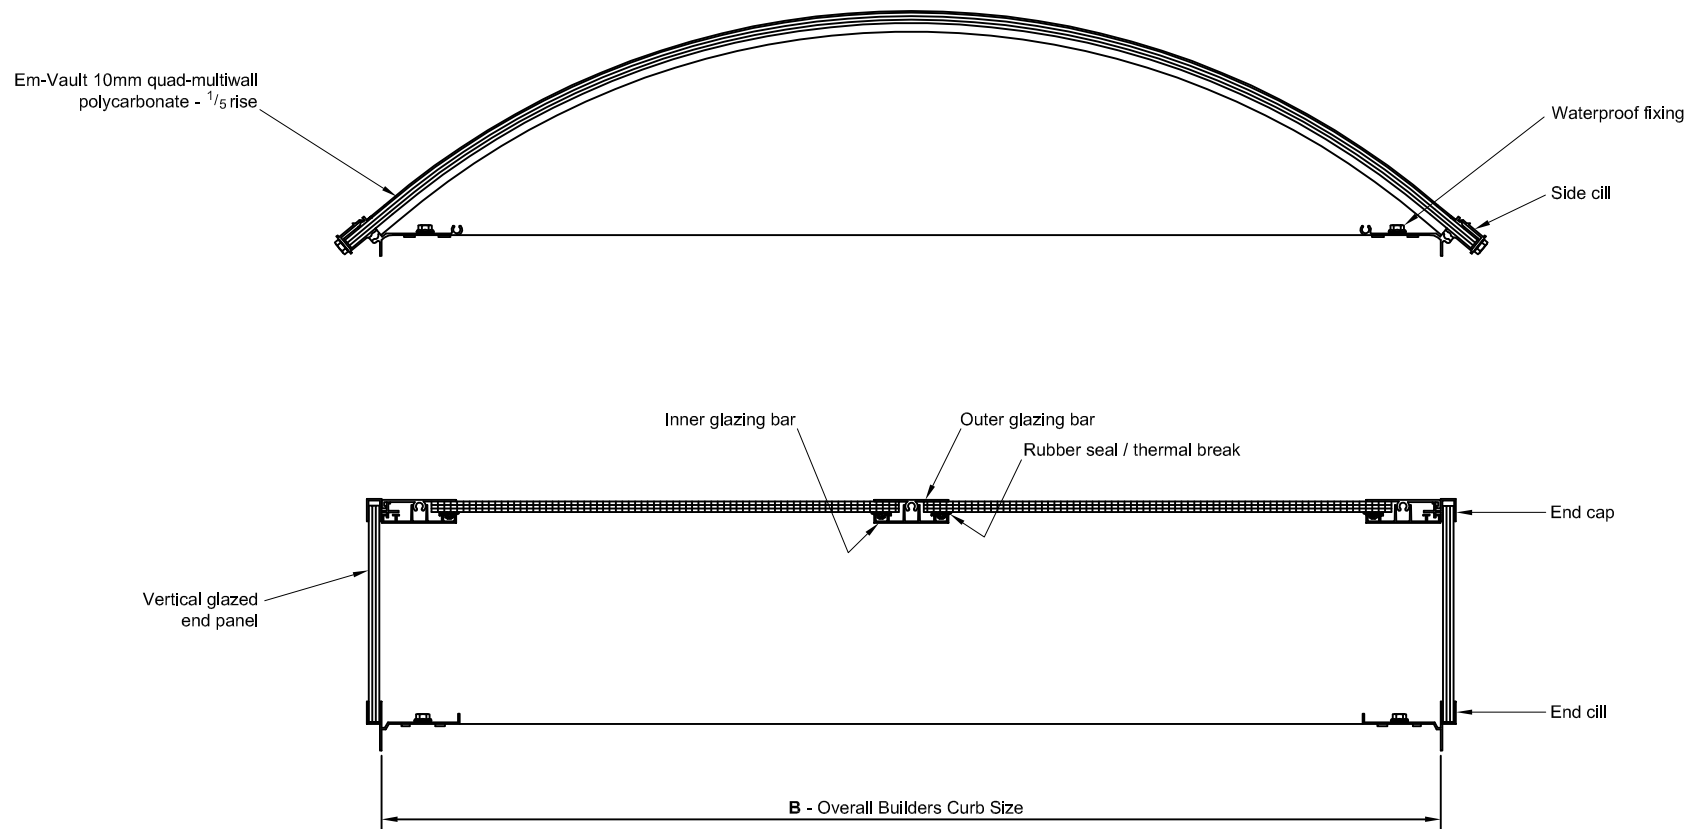

Product Reference : Em-Vault

Type : Barrel vault - $\frac{1}{5}$ rise

Size : Specify from Product literature

Frame : Aluminium

- Finish : Specify from Product literature

- Colour : Specify from Product literature

Kerb : Builders curb

Material : Specify type

Glazing details : 10mm quad-multiwall polycarbonate

Finish : Specify from Product literature

Other requirements : None

Fixing : Please consult Whitesales for recommendations

WHITESALES
DRG No EV0111

Em-Vault 10mm quad-multiwall polycarbonate
 $\frac{1}{5}$ rise barrel vault rooflight
installed to waterproofed builders curb