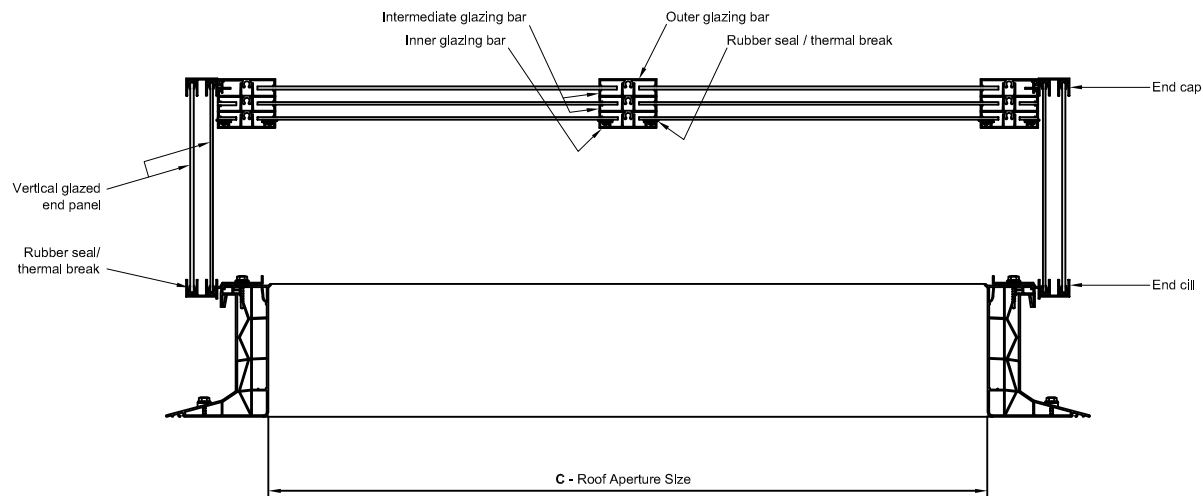

NBS Specification

L10 - Windows / Rooflights / Screens / Louvres
460 - Rooflights

Manufacturer : Whitesales Europa House Alfold Road Cranleigh GU6 8NQ
Tel 01483 271371 Fax 01483 271771 E-mail sales@whitesales.co.uk

Product Reference : Em-Vault

Type : Barrel vault - $\frac{1}{5}$ rise

Size : Specify from Product literature

Frame : Aluminium

- Finish : Specify from Product literature

- Colour : Specify from Product literature

Kerb : Em-Curb PVCv 150. Height 150mm.

Material : PVCu - White self finish

Finish : Specify from Product literature

Other requirements : None

Fixing : Please consult Whitesales for recommendations

WHITESALES
DRG No EV0233

Em-Vault triple skin solid polycarbonate
 $\frac{1}{5}$ rise barrel vault rooflight
complete with vertical Em-Curb PVCv 150mm high
installed to prepared roof aperture