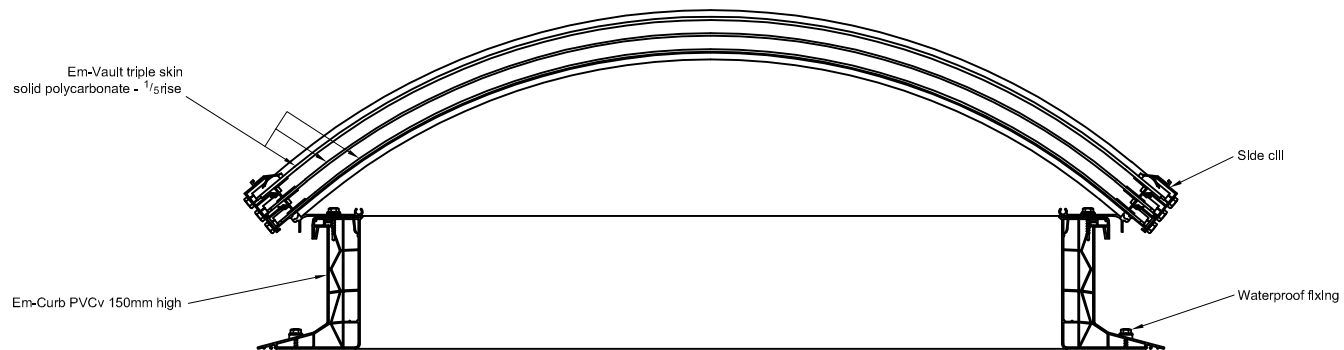

NBS Specification

L10 - Windows / Rooflights / Screens / Louvres
460 - Rooflights

Manufacturer : Whitesales Europa House Alfold Road Cranleigh GU6 8NQ
Tel 01483 271371 Fax 01483 271771 E-mail sales@whitesales.co.uk

Product Reference : Em-Vault

Type : Barrel vault - $\frac{1}{5}$ rise

Size : Specify from Product literature

Frame : Aluminium

- Finish : Specify from Product literature

- Colour : Specify from Product literature

Kerb : Em-Curb PVCv 150. Height 150mm.

Material : PVCu - White self finish

Finish : Specify from Product literature

Other requirements : None

Fixing : Please consult Whitesales for recommendations

WHITESALES
DRG No EV0233

Em-Vault triple skin solid polycarbonate
 $\frac{1}{5}$ rise barrel vault rooflight
complete with vertical Em-Curb PVCv 150mm high
installed to prepared roof aperture