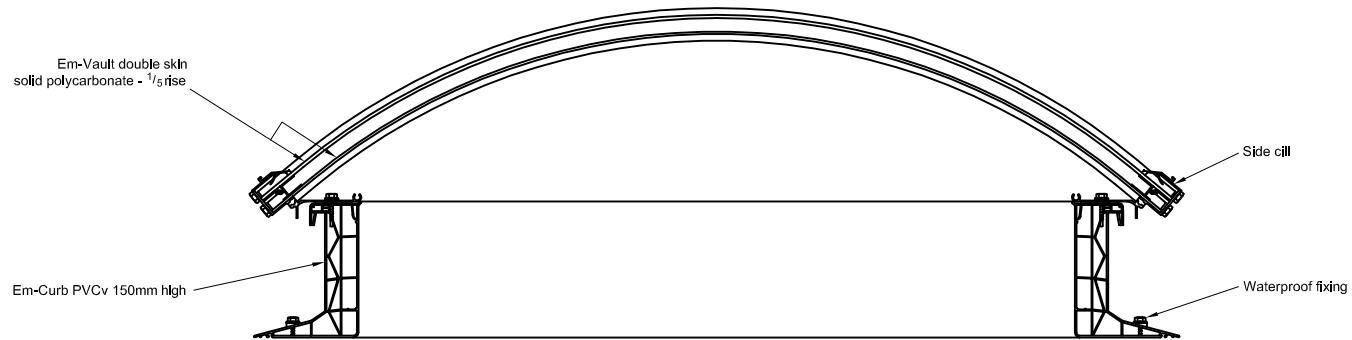

Kerb : Em-Curb PVCv 150, Height 150mm.

Material : PVCu - White self finish

Glazing details : Double skin solid polycarbonate

Finish : Specify from Product literature

Other requirements : None

Fixing : Please consult Whitesales for recommendations

WHITESALES
DRG No EV0232

Em-Vault double skin solid polycarbonate
 $\frac{1}{5}$ rise barrel vault rooflight
complete with vertical Em-Curb PVCv 150mm high
installed to prepared roof aperture