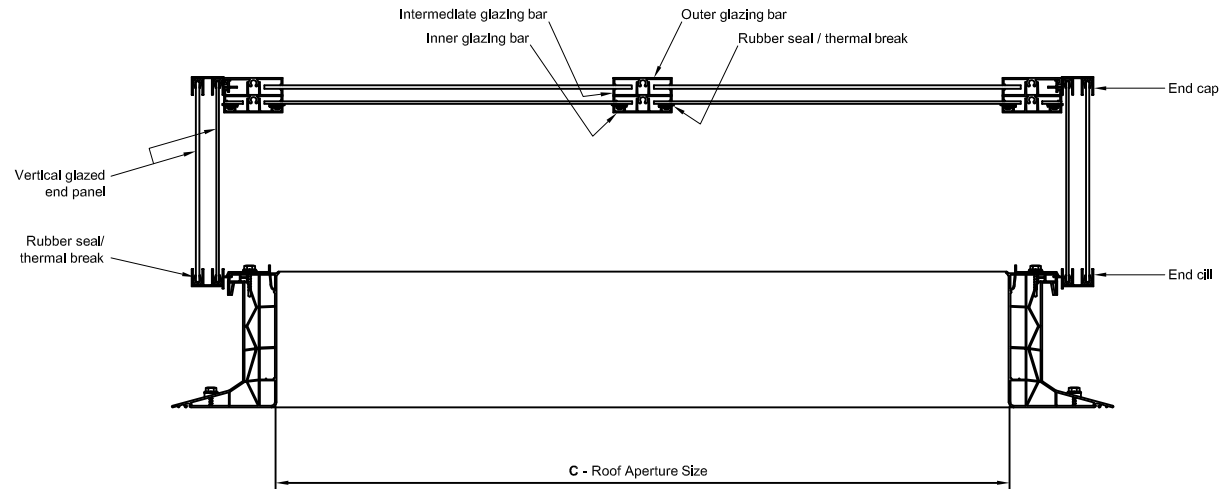

Product Reference : Em-Vault

Type : Barrel vault - $\frac{1}{5}$ rise

Size : Specify from Product literature

Frame : Aluminium

- Finish : Specify from Product literature

- Colour : Specify from Product literature

Kerb : Em-Curb PVCv 150, Height 150mm.

Material : PVCu - White self finish

Glazing details : Double skin solid polycarbonate

Finish : Specify from Product literature

Other requirements : None

Fixing : Please consult Whitesales for recommendations

WHITESALES
DRG No EV0232

Em-Vault double skin solid polycarbonate
 $\frac{1}{5}$ rise barrel vault rooflight
complete with vertical Em-Curb PVCv 150mm high
installed to prepared roof aperture