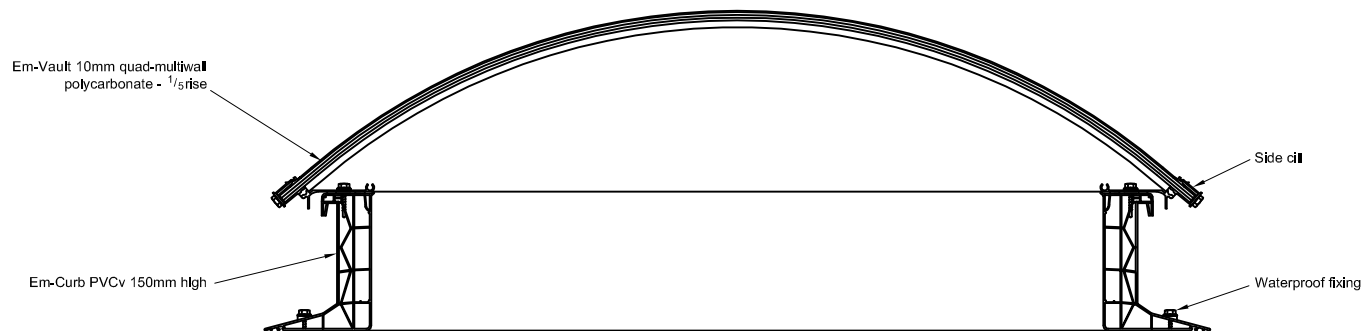

Kerb : Em-Curb PVCv 150. Height 150mm.

Material : PVCu - White self finish

Glazing details : 10mm quad-multiwall polycarbonate

Finish : Specify from Product literature

Other requirements : None

Fixing : Please consult Whitesales for recommendations

WHITESALES

DRG No EV0211

Em-Vault 10mm quad-multiwall polycarbonate
 $\frac{1}{5}$ rise barrel vault rooflight
complete with vertical Em-Curb PVCv 150mm high
installed to prepared roof aperture