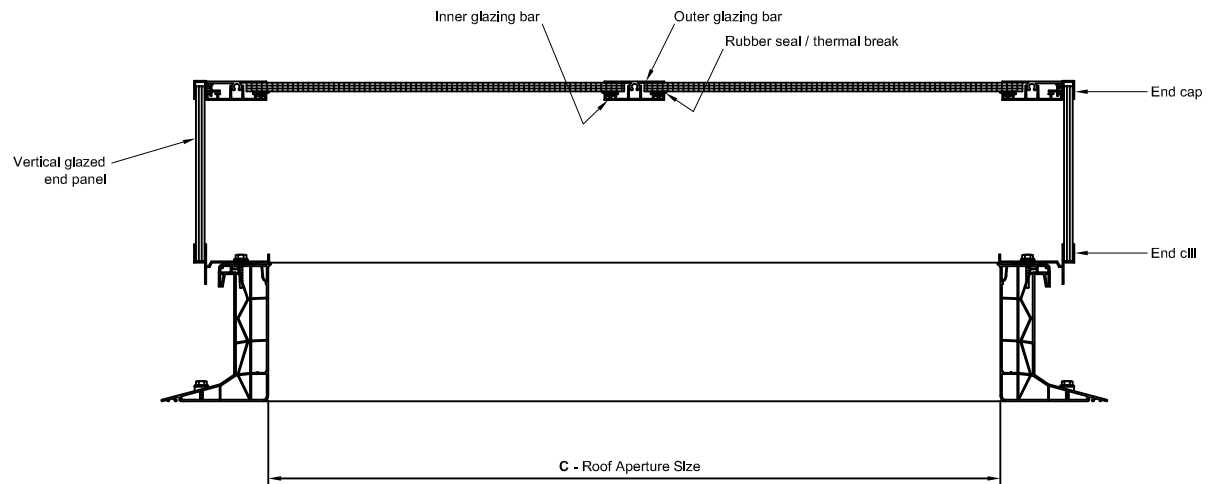

Product Reference : Em-Vault

Type : Barrel vault - $\frac{1}{5}$ rise

Size : Specify from Product literature

Frame : Aluminium

- Finish : Specify from Product literature

- Colour : Specify from Product literature

Kerb : Em-Curb PVCv 150. Height 150mm.

Material : PVCu - White self finish

Glazing details : 10mm quad-multiwall polycarbonate

Finish : Specify from Product literature

Other requirements : None

Fixing : Please consult Whitesales for recommendations

WHITESALES

DRG No EV0211

Em-Vault 10mm quad-multiwall polycarbonate
 $\frac{1}{5}$ rise barrel vault rooflight
complete with vertical Em-Curb PVCv 150mm high
installed to prepared roof aperture