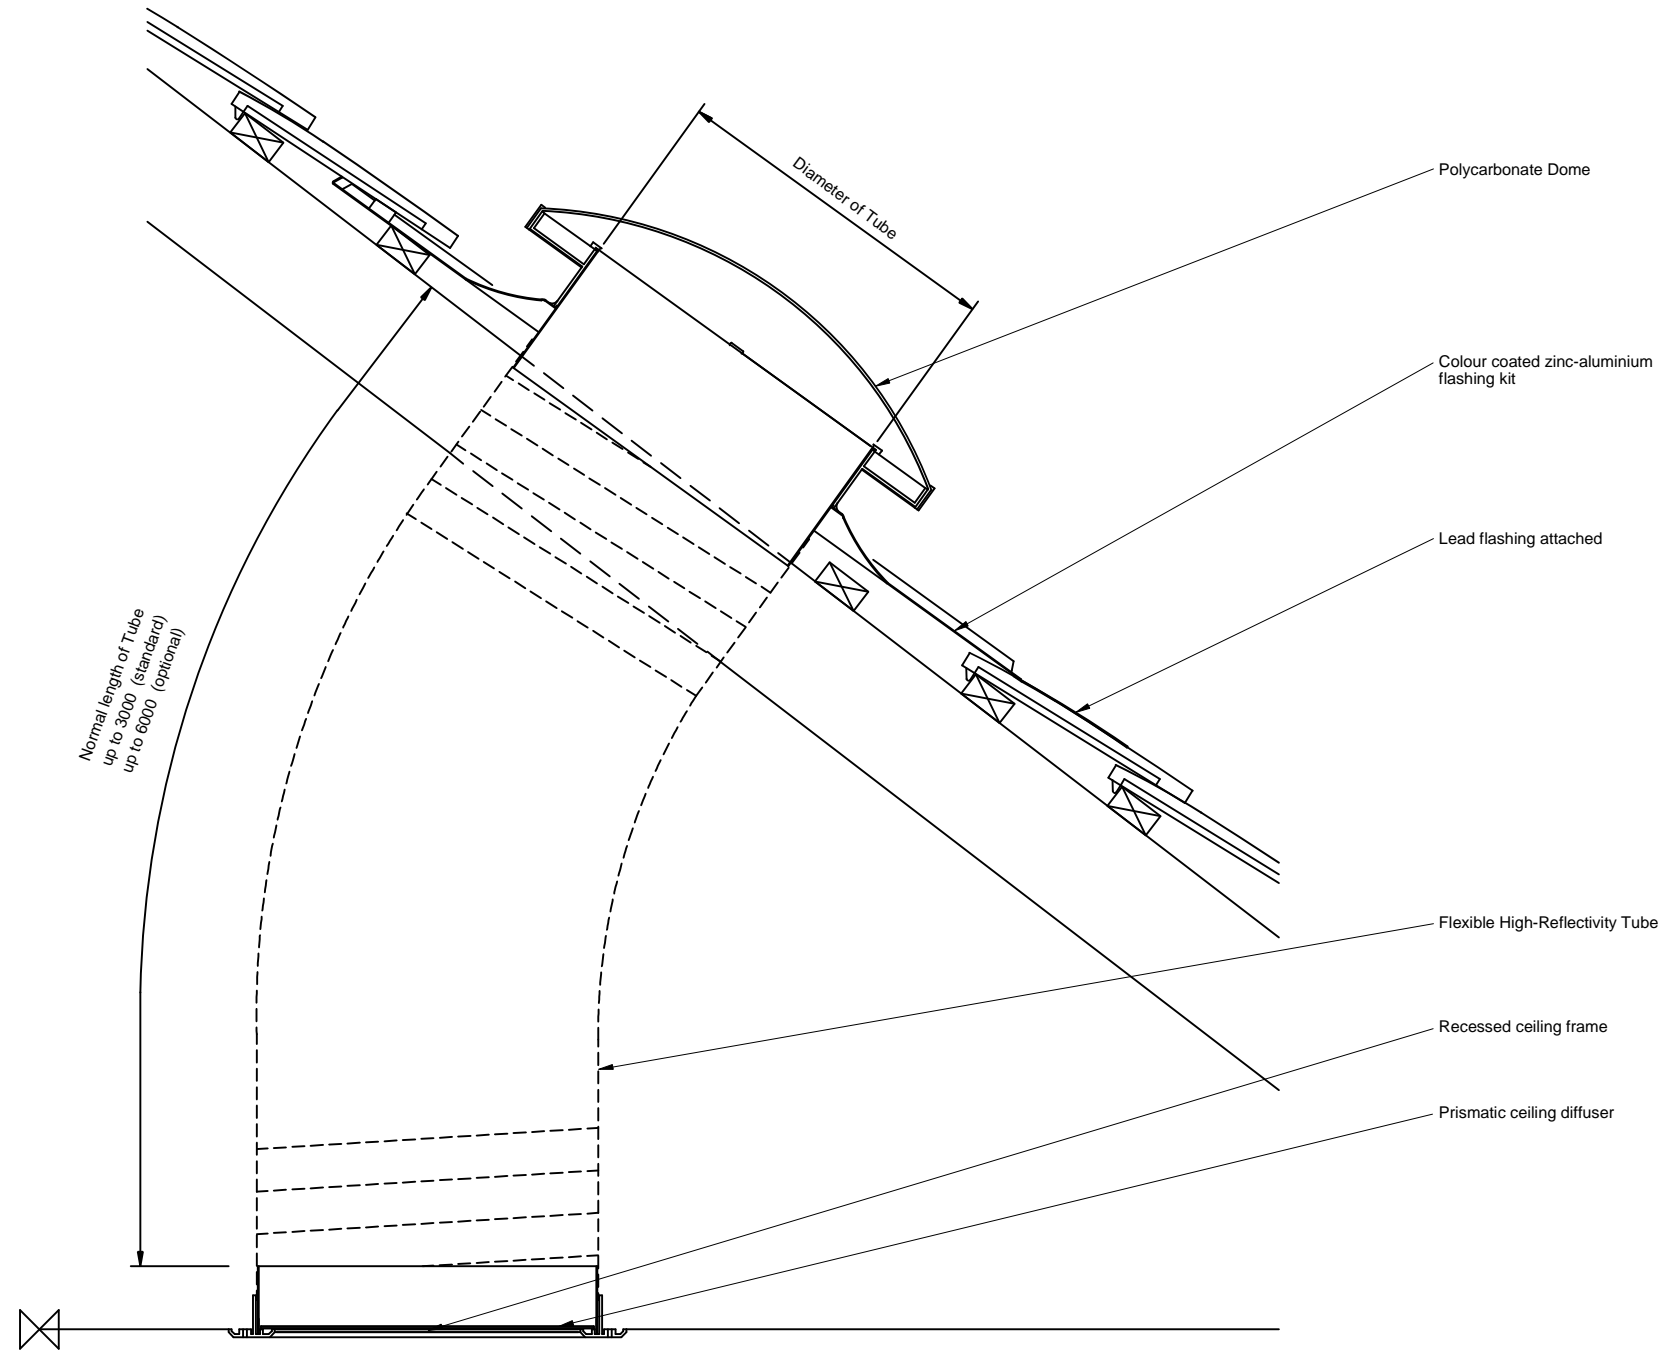

**Product Reference :** Em-Tube

**Type :** Tubular Skylight

**Size :** Specify from Product literature

**Frame :** Zinc-aluminium for tiled roof

- Finish : Colourbond

- Colour : Black

**Glazing details :** U-V Stabilised Polycarbonate Dome

**Finish :** Clear

**Other requirements :** None

**Fixing :** Please consult Whitesales for recommendations

WHITESALES  
DRG No ET0100

Em-Tube tubular skylight  
for tiled roof