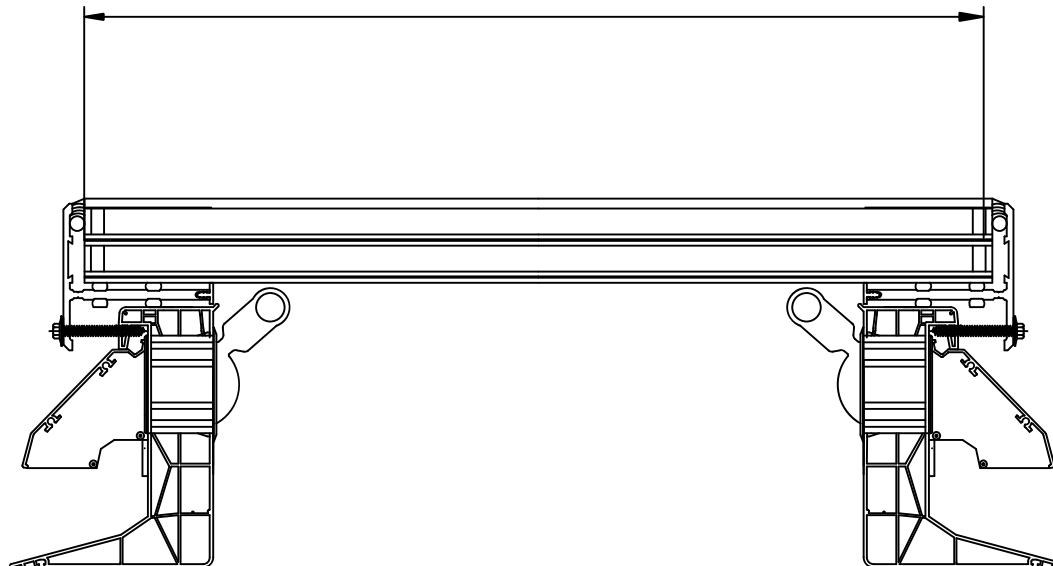

Product Reference : Em-Glaze Modular Rooflight

Type : Flat Glass

Size : Specify from Product literature

Frame : TBC

Kerb : TBC

Material : TBC

Glazing details : Outer 6mm toughened, Cavity 16mm Argon filled, Middle
6mm toughened, Cavity 16mm Argon filled, Inner 6.8mm Low E laminated

Finish : Specify from Product literature

Other requirements : Controllable Rotating Vents to Two Sides

Fixing : Please consult Whitesales for recommendations

A -
Overall rooflight size

WHITESALES
Em-Glaze Modular Rooflight