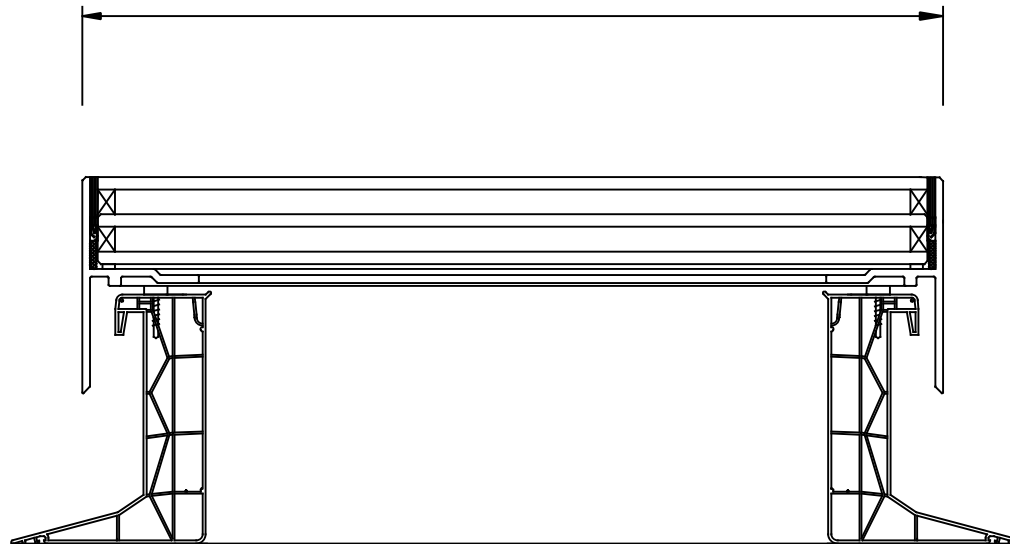

NBS Specification

L10 - Windows / Rooflights / Screens / Louvres
460 - Rooflights

Manufacturer : Whitesales
Europa House Alfold Road Cranleigh GU6 8NQ
Tel 01483 271371 Fax 01483 271771 E-mail sales@whitesales.co.uk
Product Reference : Em-Glaze Modular Rooflight

Type : Flat Glass

Size : Specify from Product literature

Frame : TBC

Kerb : TBC

Material : TBC

Glazing details : Outer 6mm toughened, Cavity 16mm Argon filled, Middle
6mm toughened, Cavity 16mm Argon filled, Inner 6.8mm Low E laminated

Finish : Specify from Product literature

Other requirements : TBC

Fixing : Please consult Whitesales for recommendations

A-
Overall rooflight size

WHITESALES
Em-Glaze Modular Rooflight