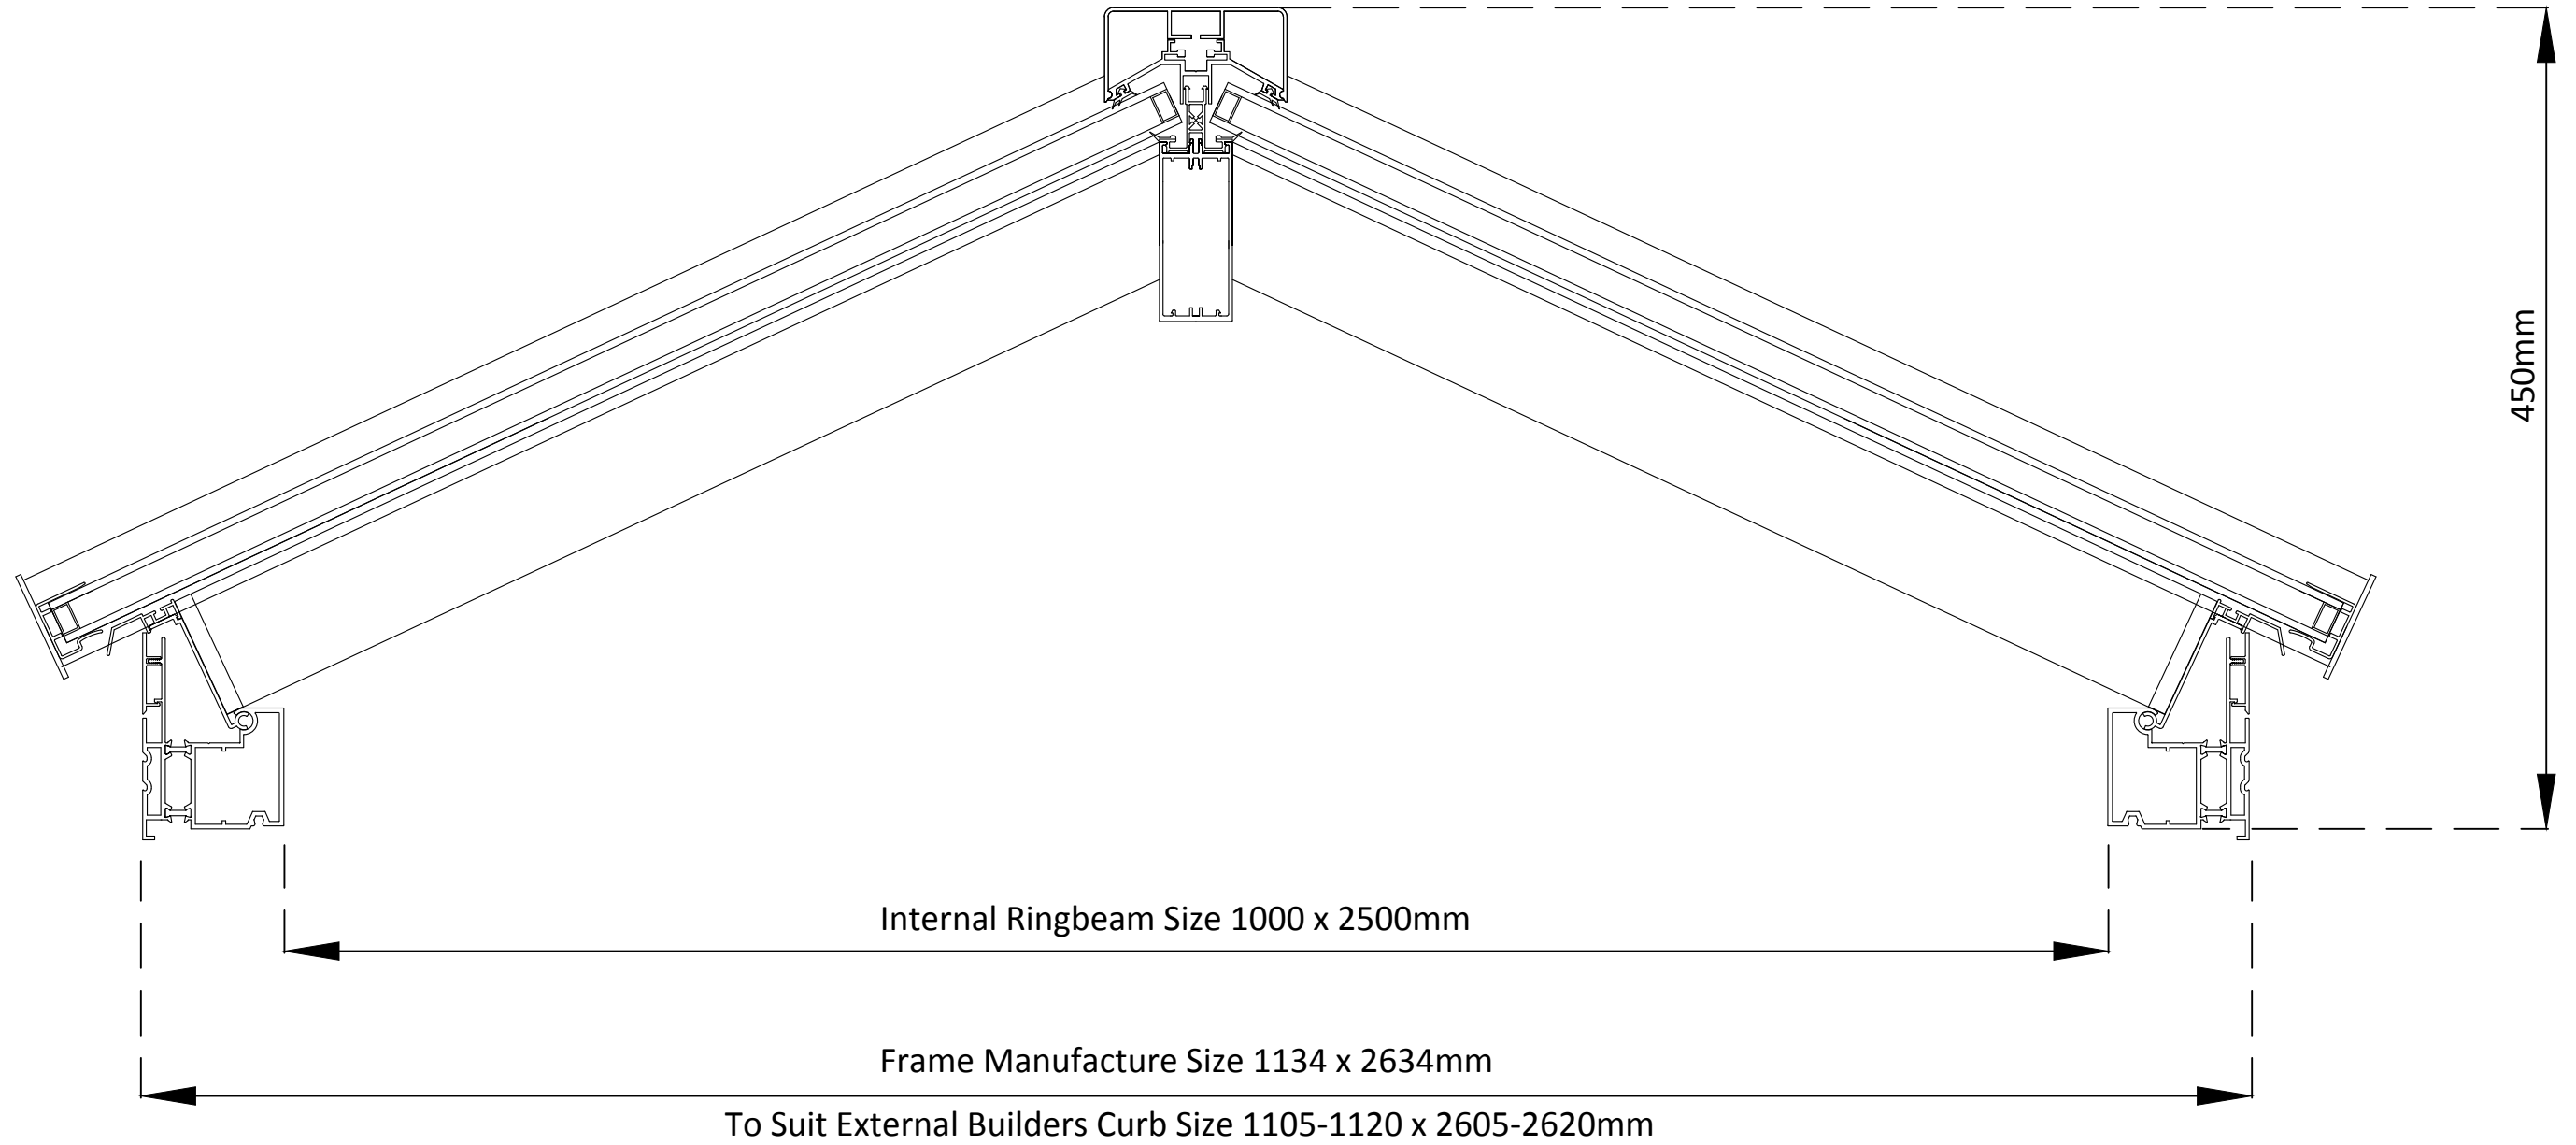

EGMR-R22  
Builders Curb

Sign: \_\_\_\_\_

Print: \_\_\_\_\_

Date: \_\_\_\_\_

|                                                                                              |                  |               |                 |
|----------------------------------------------------------------------------------------------|------------------|---------------|-----------------|
| Project:                                                                                     |                  |               |                 |
| Glass specification: - 4mm Neutral Active<br>- 16mm Argon Filled Cavity<br>- 4mm Clear Low E |                  |               |                 |
| Colour                                                                                       | Top Cap Material | Top Cap Style | Rooflight Pitch |
| RAL 9910                                                                                     | Aluminium        | Flat          | 25°             |