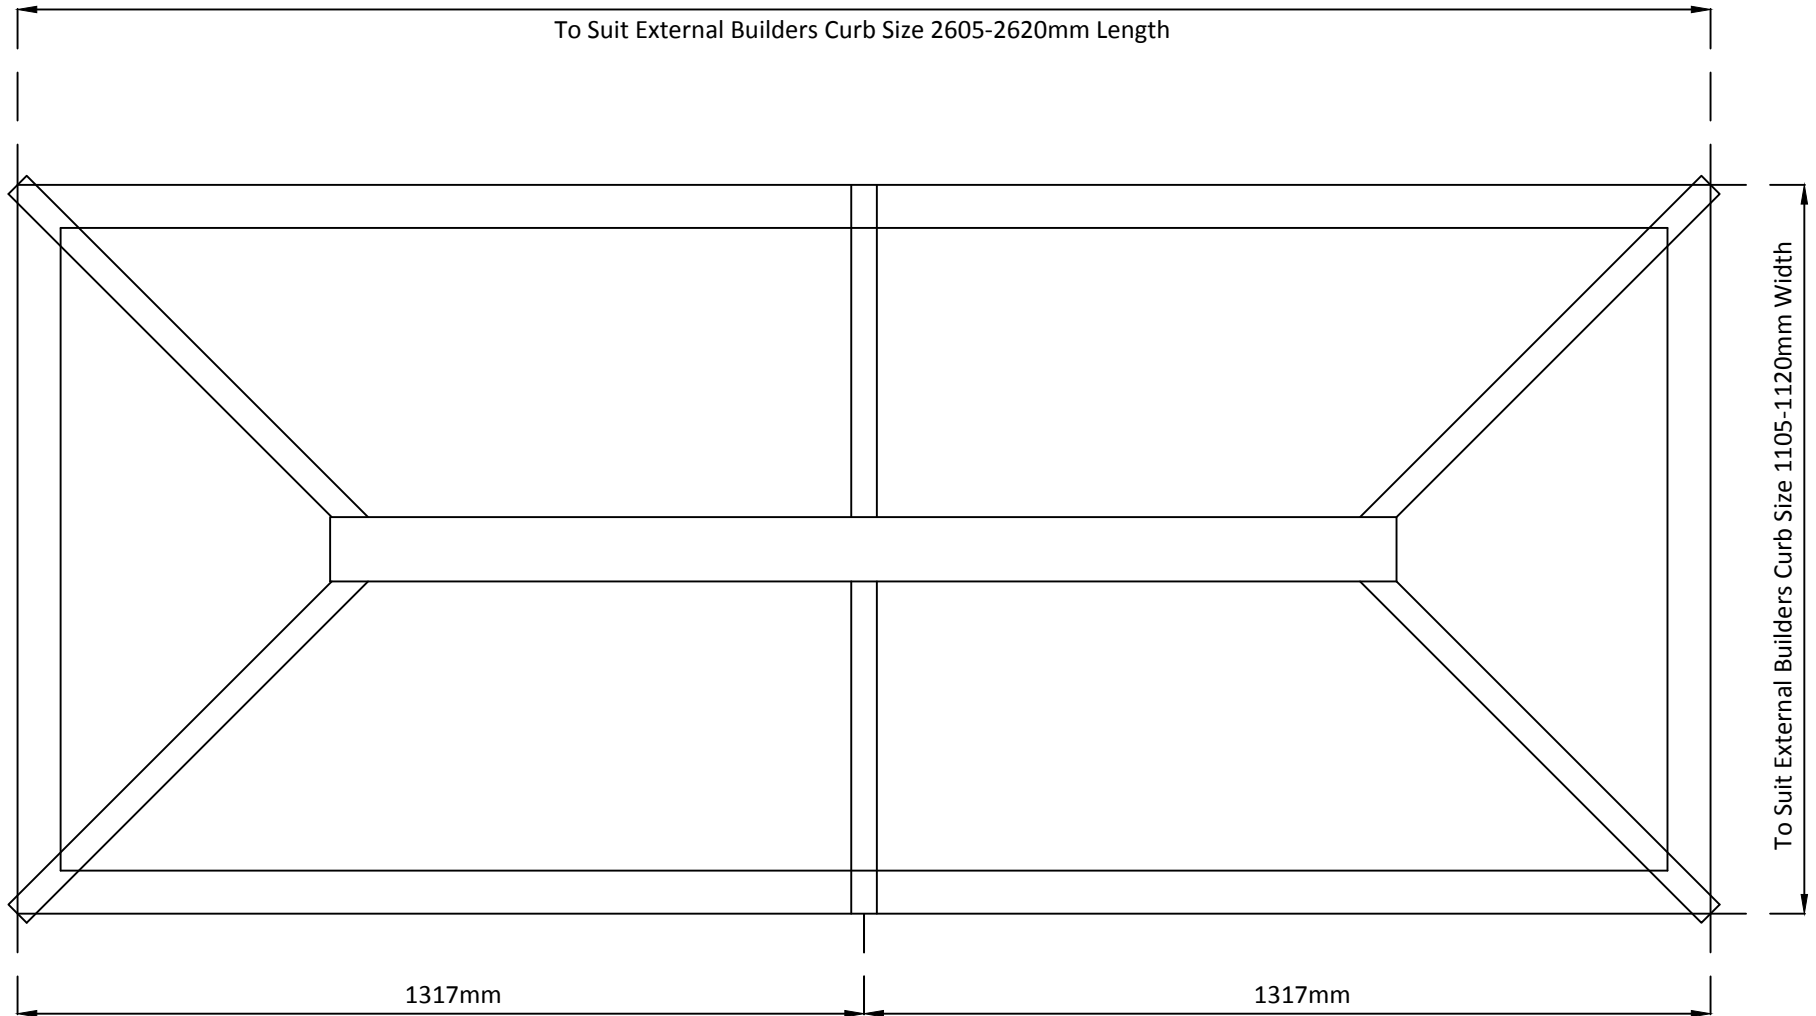

**EGMR-R22
Builders Curb**

Sign: _____	Project:				Project No.	
	Glass specification: - 4mm Neutral Active - 16mm Argon Filled Cavity - 4mm Clear Low E				Drawing No.	R22MR
Print: _____	Colour	Top Cap Material	Top Cap Style	Rooflight Pitch	Date	11 January 2016
	RAL 9910	Aluminium	Flat	25°	Drawn By	K James
Date: _____					Scale	NTS
					Format	A3
				Dimensions	mm	

Whitesales
Rooflights & more...

Whitesales Ltd, Europa House, Alfold Road, Cranleigh
Surrey, GU6 8NQ
T: +44(0)1483 271 371
F: +44(0)1483 271 771
E: sales@whitesales.co.uk
www.whitesales.co.uk