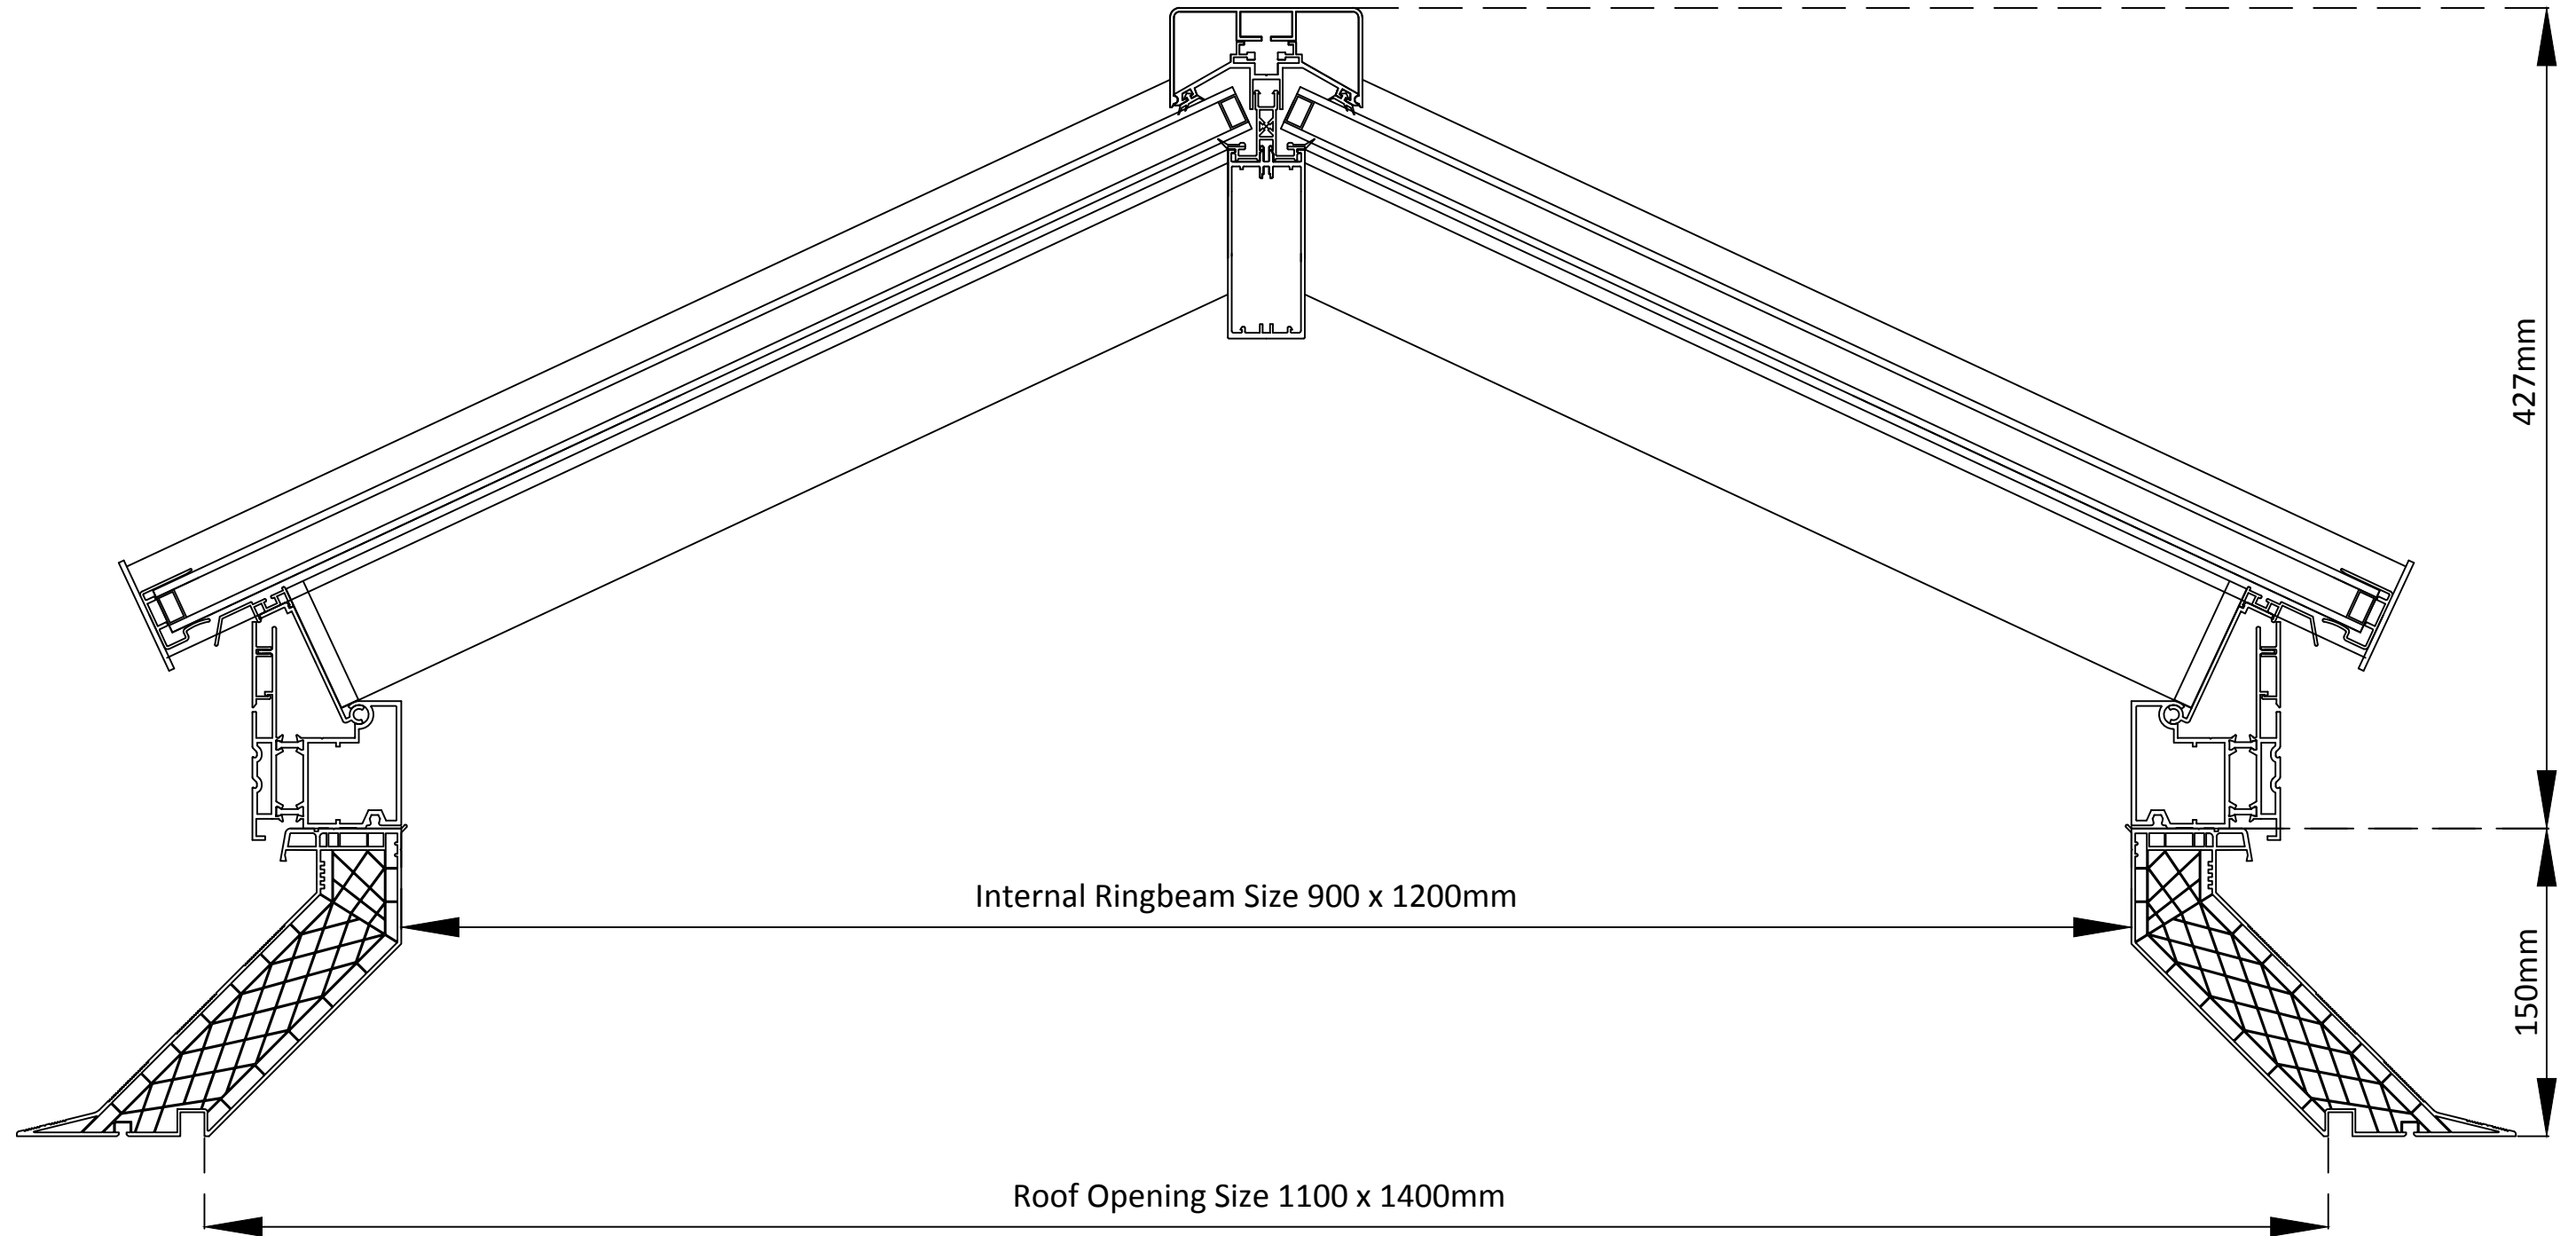

EGMR-R16  
PVC150mm S ECO Em-Curb

Sign: \_\_\_\_\_

Print: \_\_\_\_\_

Date: \_\_\_\_\_

Project:				Project No.	
Glass specification: - 4mm Neutral Active - 16mm Argon Filled Cavity - 4mm Clear Low E				Drawing No.	R16MR
Colour	Top Cap Material	Top Cap Style	Rooflight Pitch	Date	11 January 2016
RAL 9910	Aluminium	Flat	25°	Drawn By	K James
				Scale	NTS
				Format	A3
				Dimensions	mm

**EGMR-R16**  
**PVC150mm S ECO Em-Curb**

Sign: \_\_\_\_\_  
 Print: \_\_\_\_\_  
 Date: \_\_\_\_\_

Project:				Project No.	
				Drawing No.	R16MR
Glass specification: - 4mm Neutral Active - 16mm Argon Filled Cavity - 4mm Clear Low E				Date	11 January 2016
				Drawn By	K James
Colour	Top Cap Material	Top Cap Style	Rooflight Pitch	Scale	NTS
RAL 9910	Aluminium	Flat	25°	Format	A3
				Dimensions	mm