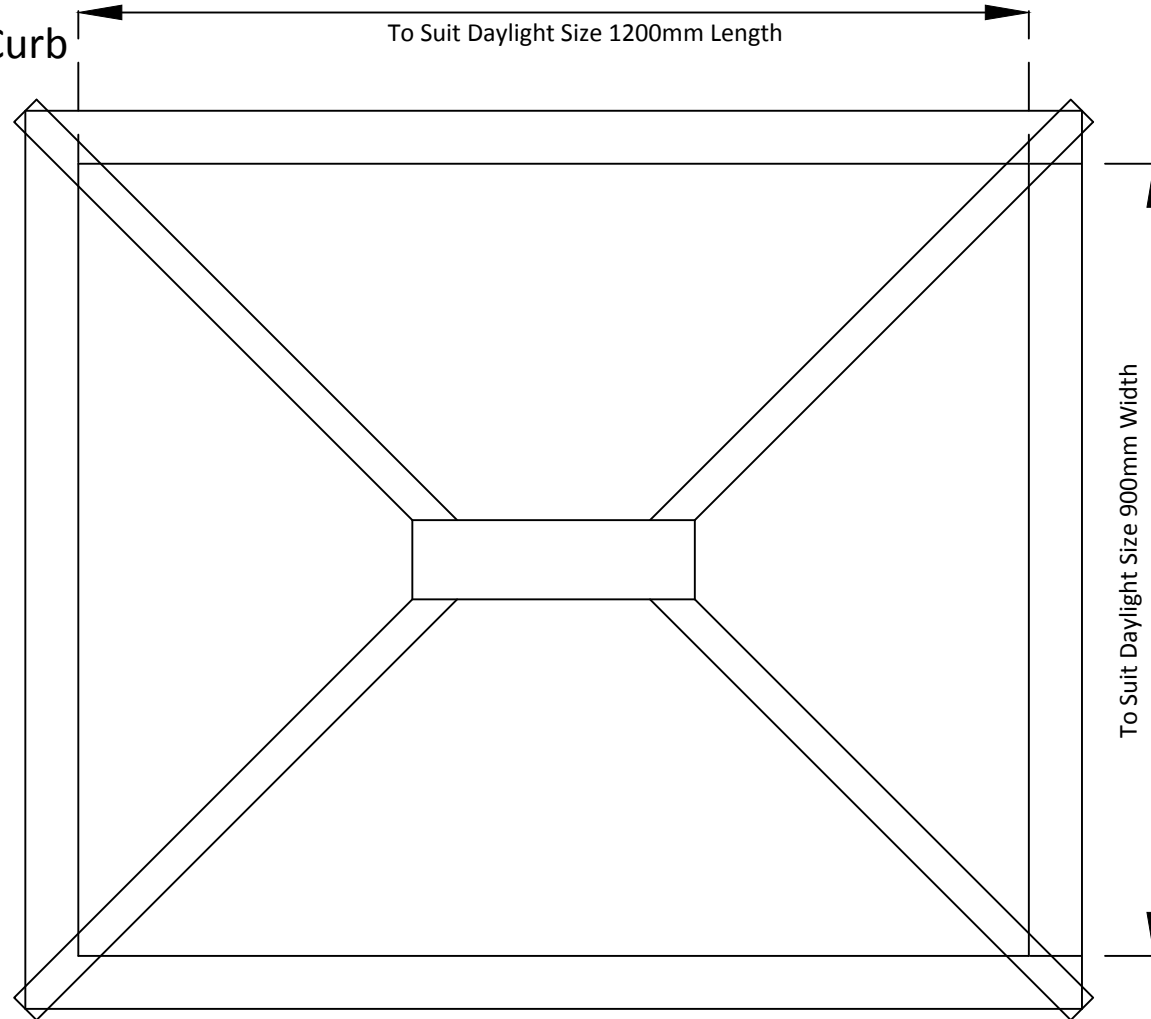

EGMR-R16  
PVC150mm S ECO Em-Curb

Sign: \_\_\_\_\_

Print: \_\_\_\_\_

Date: \_\_\_\_\_

Project:				Project No.	
Glass specification: - 4mm Neutral Active - 16mm Argon Filled Cavity - 4mm Clear Low E				Drawing No.	R16MR
Colour	Top Cap Material	Top Cap Style	Rooflight Pitch	Date	11 January 2016
RAL 9910	Aluminium	Flat	25°	Drawn By	K James
				Scale	NTS
				Format	A3
				Dimensions	mm

**EGMR-R16**  
**PVC150mm S ECO Em-Curb**

Sign: \_\_\_\_\_  
 Print: \_\_\_\_\_  
 Date: \_\_\_\_\_

Project:				Project No.	
				Drawing No.	R16MR
Glass specification: - 4mm Neutral Active - 16mm Argon Filled Cavity - 4mm Clear Low E				Date	11 January 2016
				Drawn By	K James
Colour	Top Cap Material	Top Cap Style	Rooflight Pitch	Scale	NTS
RAL 9910	Aluminium	Flat	25°	Format	A3
				Dimensions	mm