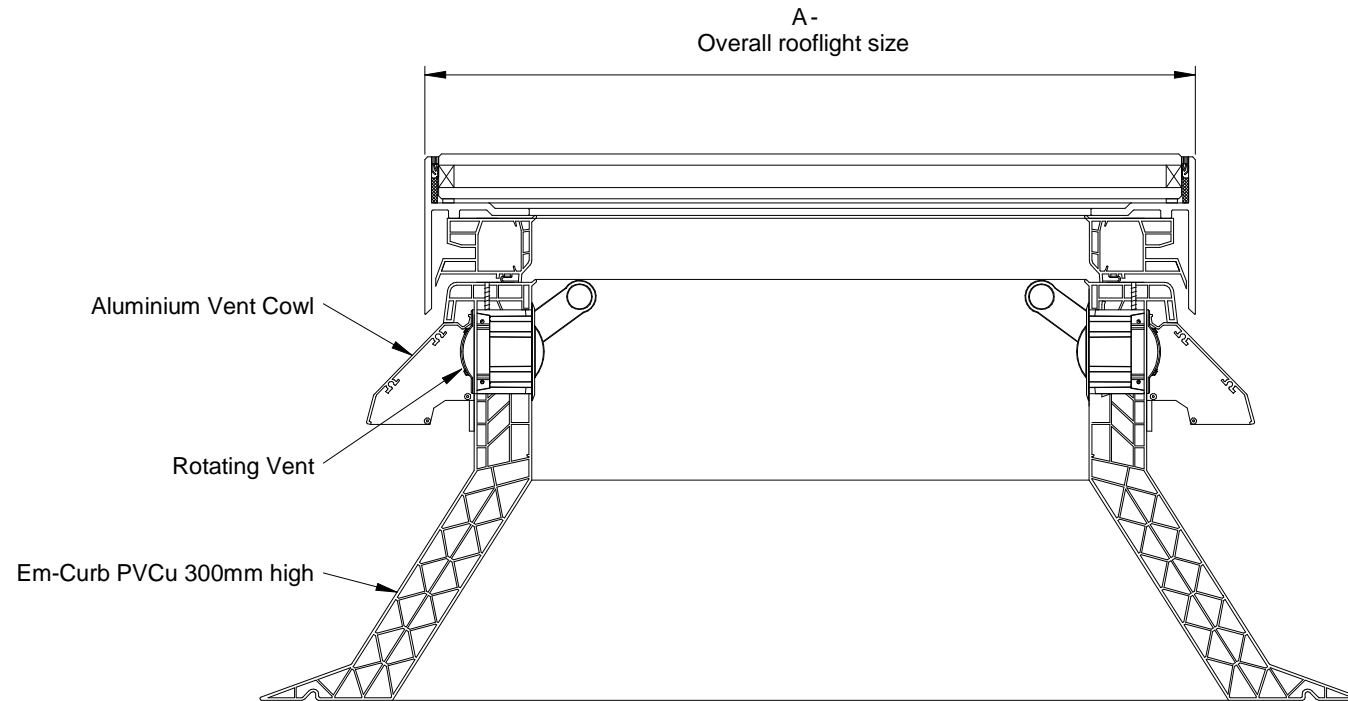

NBS Specification

L10 - Windows / Rooflights / Screens / Louvres
460 - Rooflights

Manufacturer : Whitesales
Europa House Alfold Road Cranleigh GU6 8NQ
Tel 01483 271371 Fax 01483 271771 E-mail sales@whitesales.co.uk
Product Reference : Em-Glaze Modular Rooflight
Type : Flat Glass
Size : Specify from Product literature
Frame : TBC
Kerb : PVC EM-Curb 300mm high
Material : TBC
Glazing details : Outer 8mm toughened, Cavity 16mm Argon filled, Inner
8.4mm Low E laminated
Finish : Specify from Product literature
Other requirements : TBC
Fixing : Please consult Whitesales for recommendations

WHITESALES
Em-Glaze Modular Rooflight
complete with splayed Em-Curb PVCu 300mm high
installed to prepared roof aperture