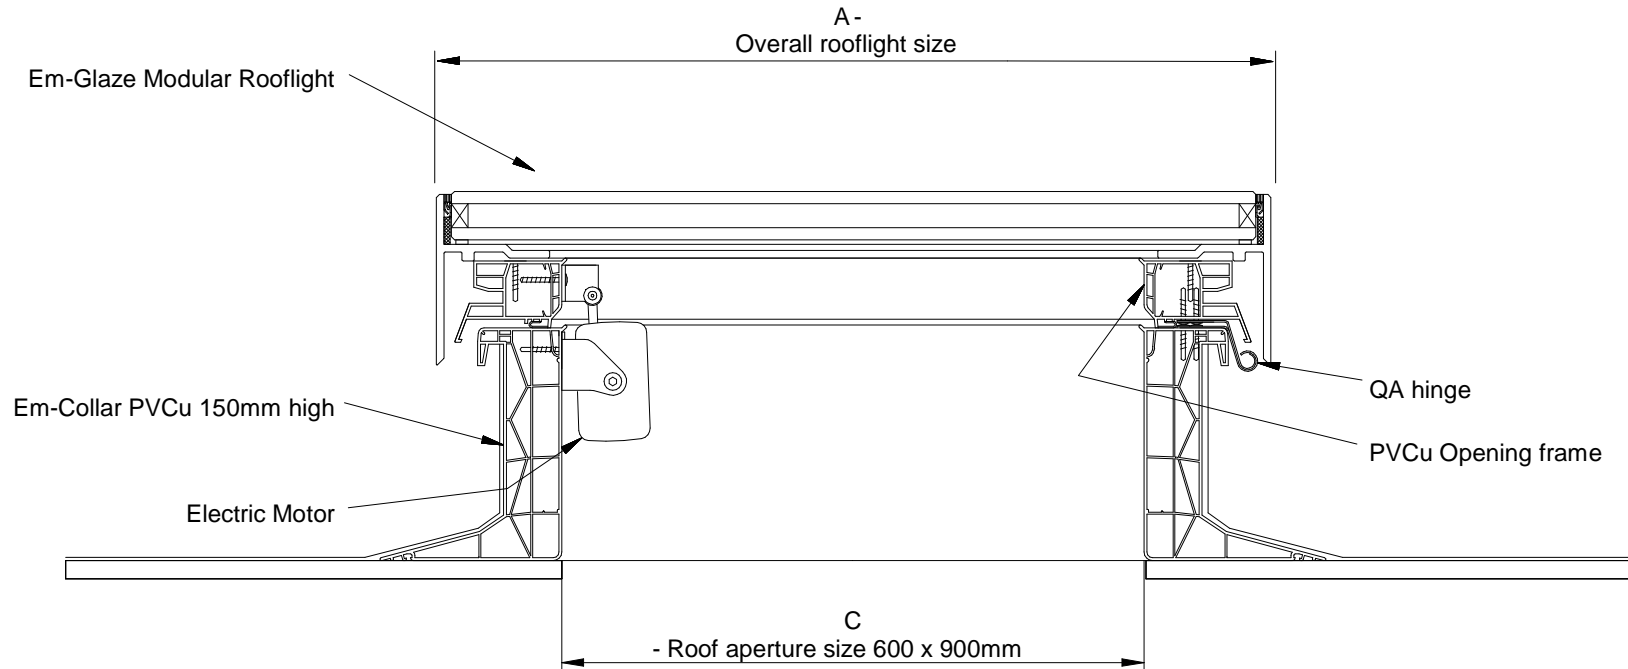

Product Reference : Em-Glaze and Em-Curb

Type : Modular Flat Glass

Size : Structural opening size 600 x 900mm

Frame : PVC

Kerb : Em-Collar PVCu 150v. Height 150mm

Material : PVCu - white self finish

Glazing details: Outer 8mm thick clear toughened

Cavity 16mm thick argon filled

Inner 8.8mm thick laminated low 'E'

Finish : Specify from Product literature

Other requirements : PVCu opening frame and electric motor

Fixing : Please consult Whitesales for recommendations