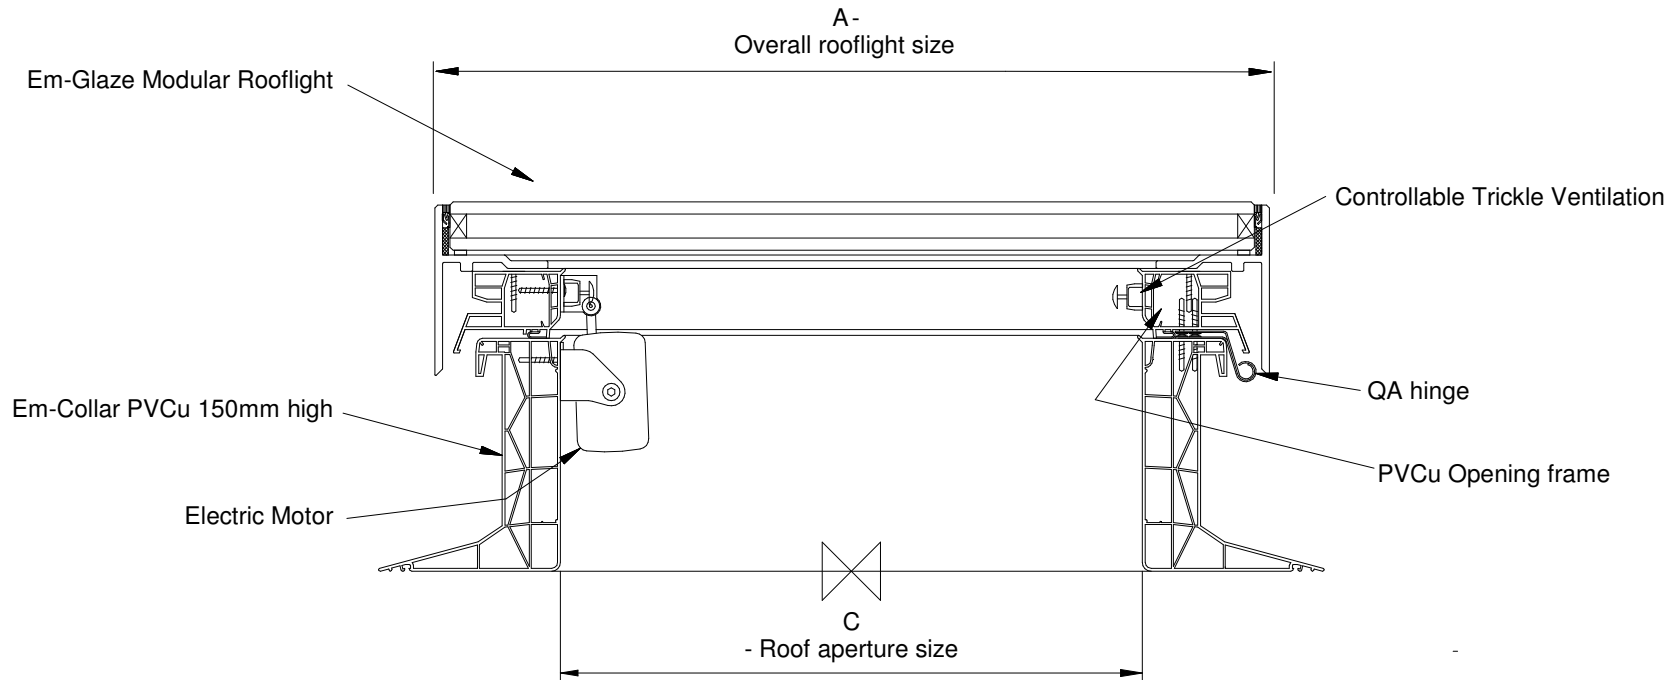

Product Reference : Em-Glaze and Em-Curb

Type : Modular Flat Glass

Size : Specify from Product literature

Frame : PVC

Kerb : Em-Collar PVCu 150v. Height 150mm

Material : PVCu - white self finish

Glazing details: Outer 8mm thick clear toughened

Cavity 16mm thick argon filled

Inner 8.8mm thick laminated low 'E'

Finish : Specify from Product literature

Other requirements : PVCu opening frame and electric motor and vents

Fixing : Please consult Whitesales for recommendations

WHITESALES

DRG No 0933

Em-Glaze Modular Skylight
complete with vertical Em-Curb PVCu 150mm high
and PVCu opening frame and electric motor
and controllable trickle ventilation
installed to prepared roof aperture