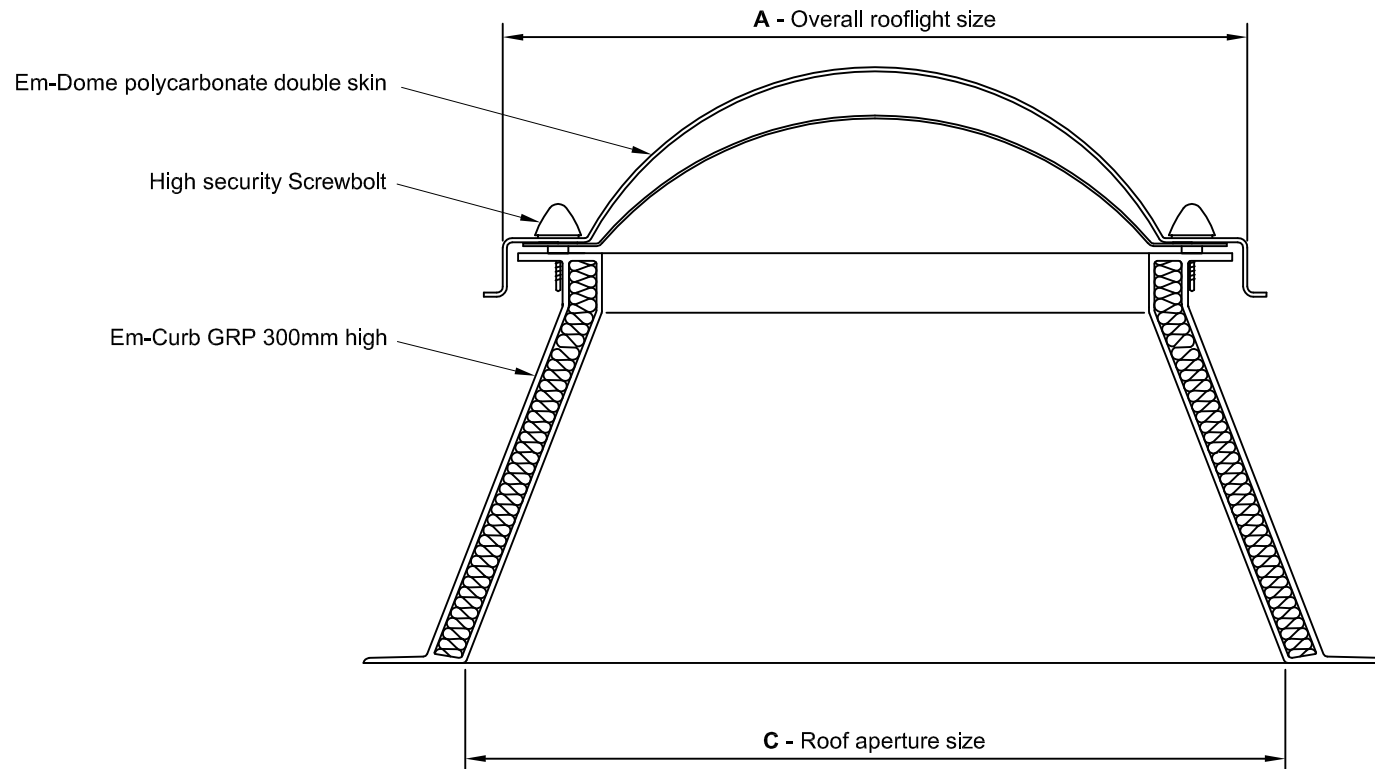

Product Reference : Em-Dome and Em-Curb

Type : Dome

Size : Specify from Product literature

Frame : Screwbolt - High security

Kerb : Em-Curb GRP 300. Height 300mm

Material : GRP - white self finish

Glazing details : Polycarbonate double skin

Finish : Specify from Product literature

Other requirements : None

Fixing : Please consult Whitesales for recommendations

WHITESALES

DRG No 0262

Em-Dome polycarbonate double skin rooflight
complete with Em-Curb GRP 300mm high
installed to prepared roof aperture