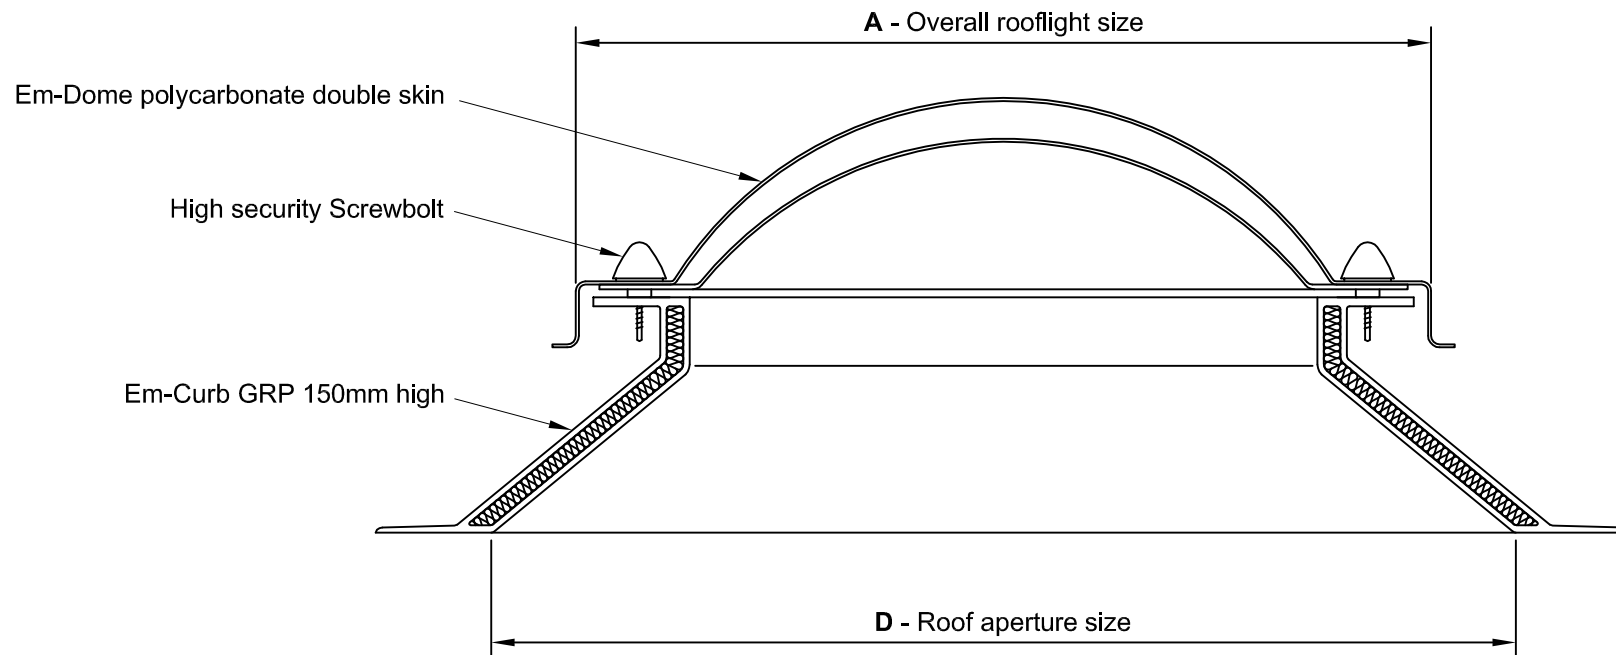

Product Reference : Em-Dome and Em-Curb

Type : Dome

Size : *Specify from Product literature*

Frame : Screwbolt - High security

Kerb : Em-Curb GRP 150. Height 150mm

Material : GRP - white self finish

Glazing details : Polycarbonate double skin

Finish : *Specify from Product literature*

Other requirements : None

Fixing : Please consult Whitesales for recommendations

WHITESALES

DRG No 0272

Em-Dome polycarbonate double skin rooflight
complete with Em-Curb GRP 150mm high
installed to prepared roof aperture