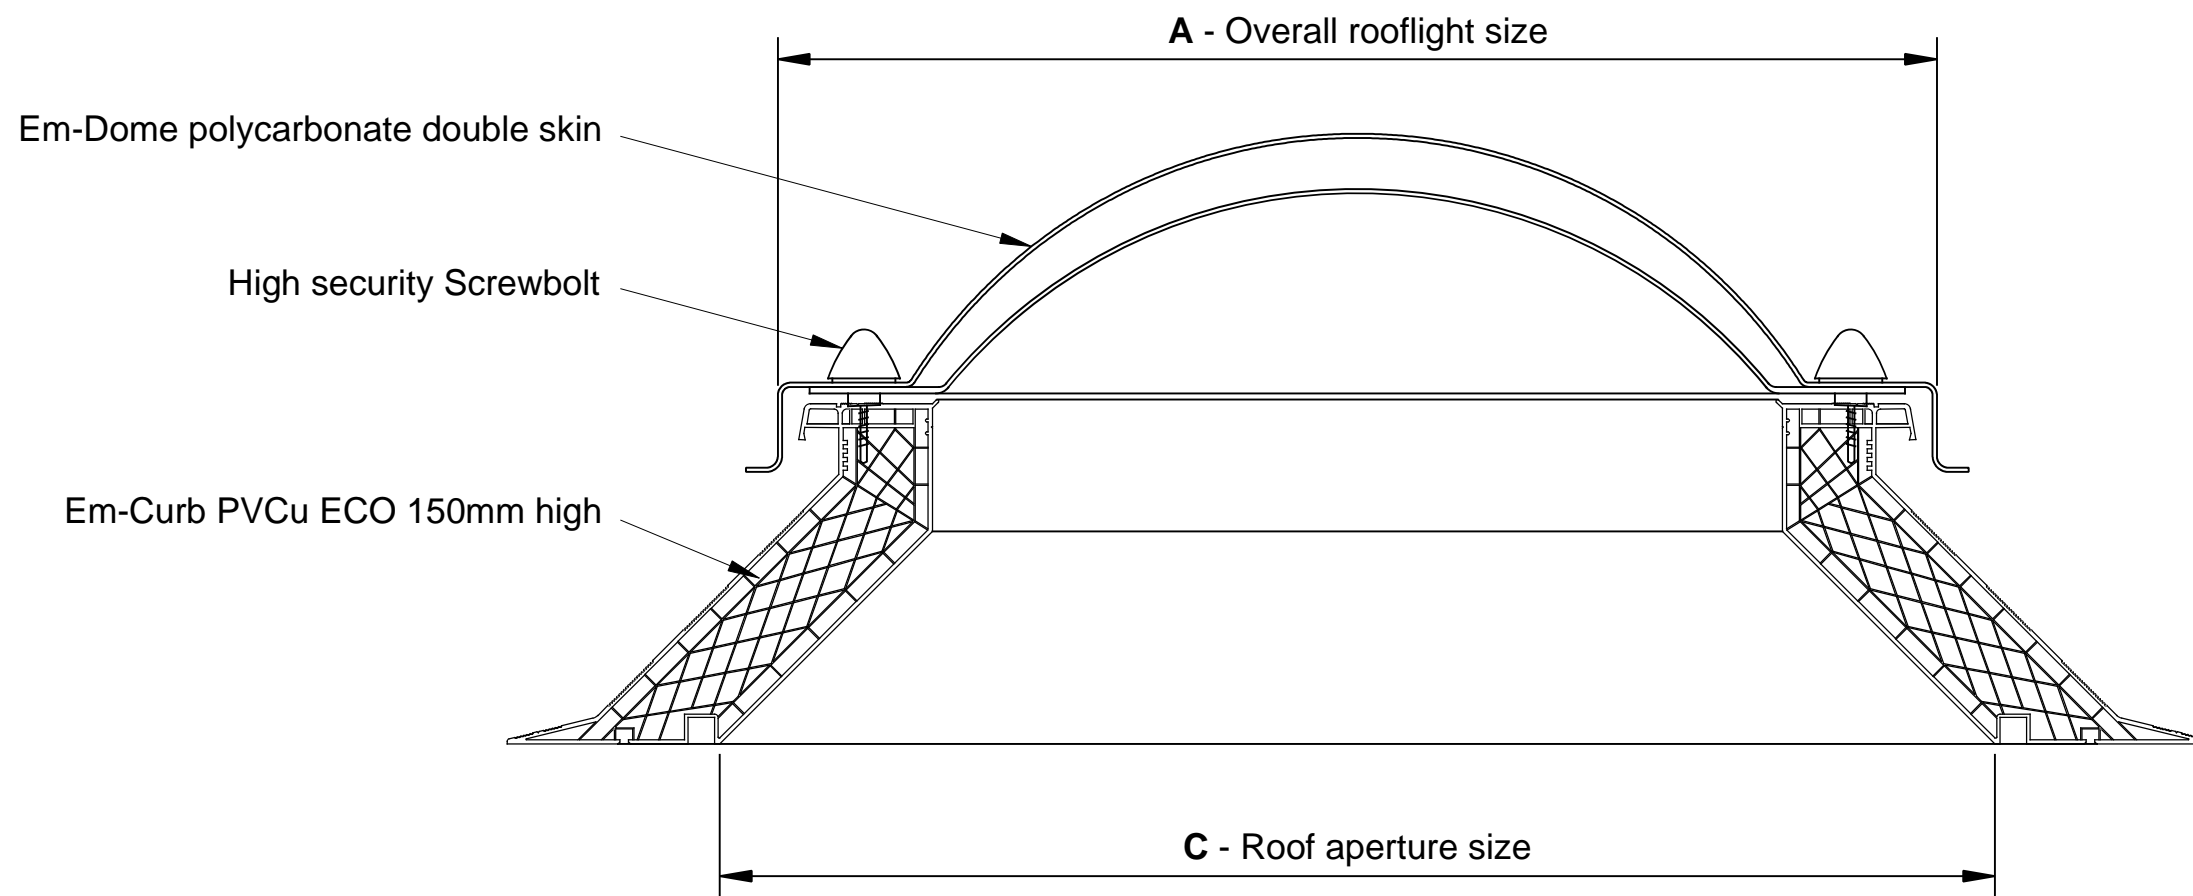

Product Reference : Em-Dome and Em-Curb

Type : Dome

Size : Specify from Product literature

Frame : Screwbolt - High security

Kerb : Em-Curb PVCu ECO 150s. Height 150mm

Material : PVCu - white self finish

Glazing details : Polycarbonate double skin

Finish : Specify from Product literature

Other requirements : None

Fixing : Please consult Whitesales for recommendations

WHITESALES

DRG No 0252A

Em-Dome polycarbonate double skin rooflight
complete with splayed Em-Curb PVCu ECO 150mm high
installed to prepared roof aperture